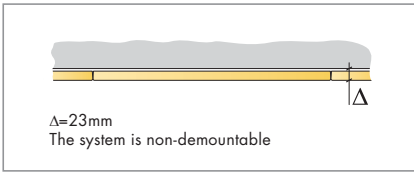

## Ecophon Focus B

600x600

M03

1. Ecophon Focus B

2. Connect Absorber glue

3. Connect Wood trim

Connect Absorber glue

**x1**