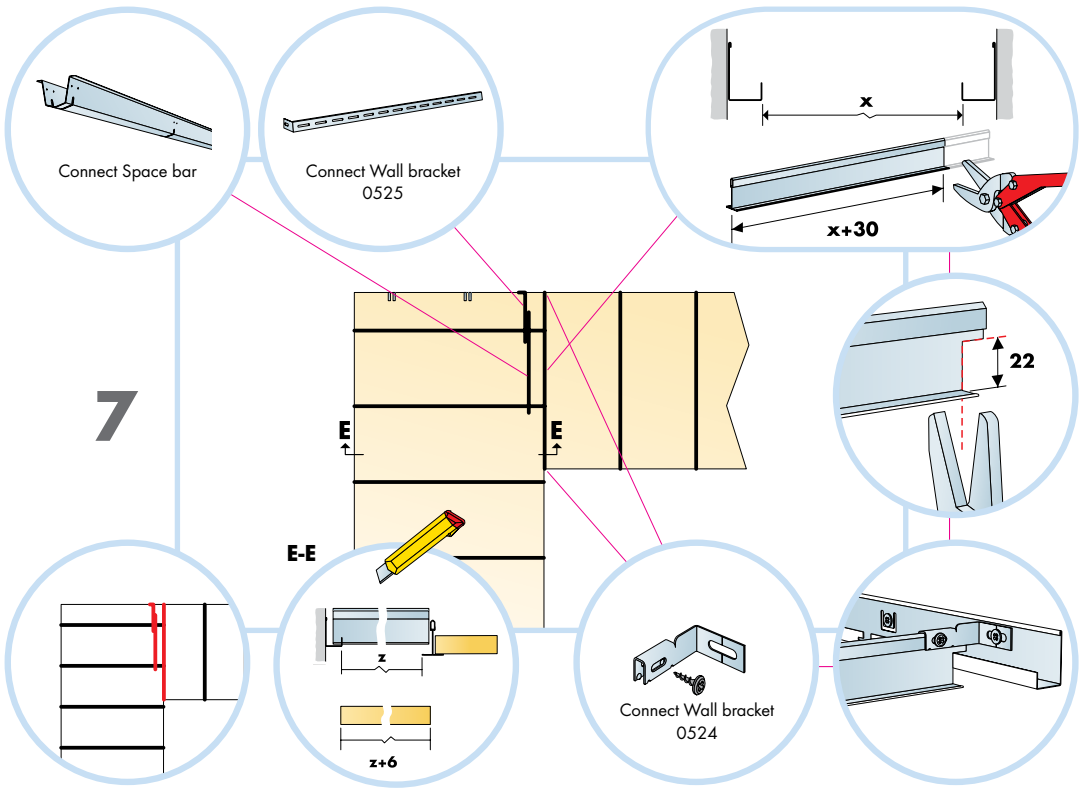

Focus Ds XL corridor

1600x600, 1800x600, 2000x600, 2400x600

M238

1. Connect Modular wall trim

3. Connect Cover trim Ds

2. Connect T24 Corridor profile

4. Connect Support clip Dg 20

→ 12

1. Connect Bridging profile

2. Connect Bridging clip 5/20

Ecophon[®]
SAINT-GOBAIN

A SOUND EFFECT ON PEOPLE

www.ecophon.com

A-A

B-B

5

C-C

D-D

6

G-G

600x600

9

H

J-J

10

Connect Adjustable hanger c1200

2400x600

3000-3600

Connect Cross tee
L ≤ 1800

Connect Adjustable hanger
c1200

11

Connect T24 Main runner HD