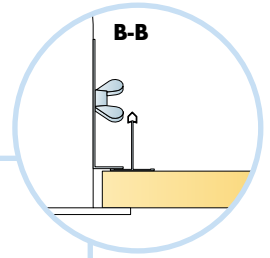

A-A

B-B

Alt 1

13

Alt 2

A-A

B-B

14

C-C