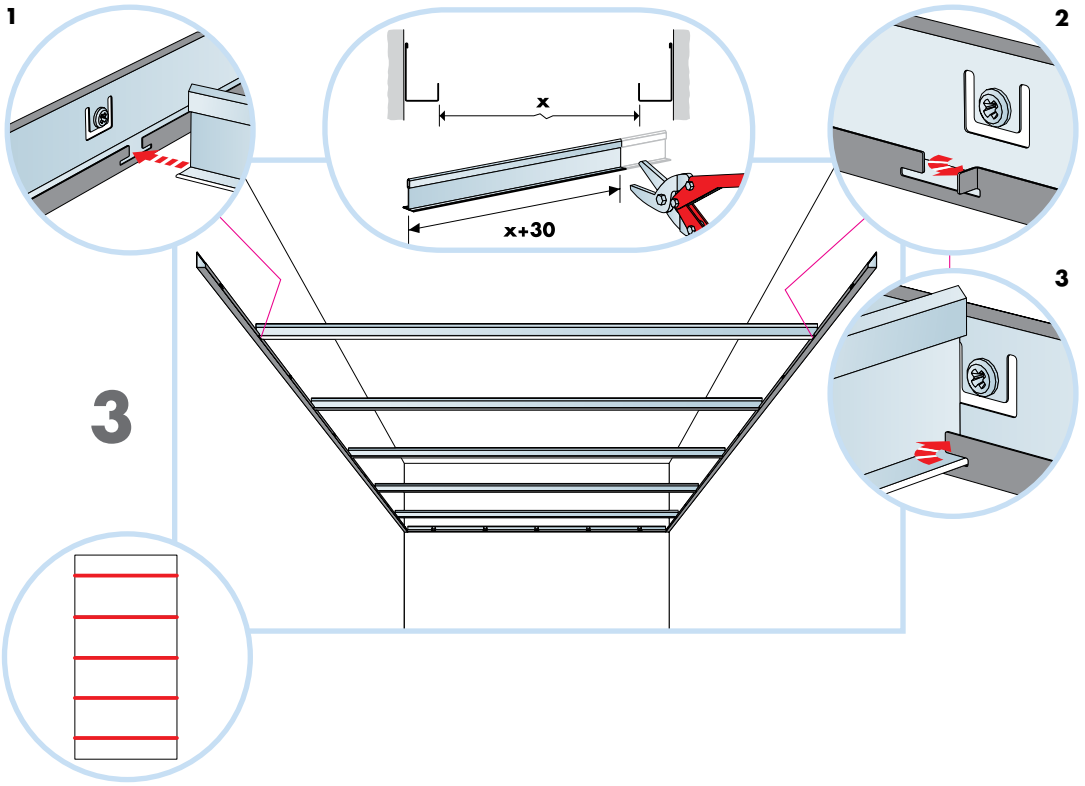

Focus Ds XL corridor

1600x600, 1800x600, 2000x600, 2400x600

M238

1. Connect Modular wall trim

3. Connect Cover trim Ds

2. Connect T24 Corridor profile

4. Connect Support clip Dg 20

→ 12

1. Connect Bridging profile

2. Connect Bridging clip 5/20

Ecophon[®]
SAINT-GOBAIN

A SOUND EFFECT ON PEOPLE

www.ecophon.com

A-A

B-B

5

10

Connect Adjustable hanger c1200

2400x600

3000-3600

Connect Cross tee
L ≤ 1800

Connect Adjustable hanger
c1200

11

Connect T24 Main runner HD