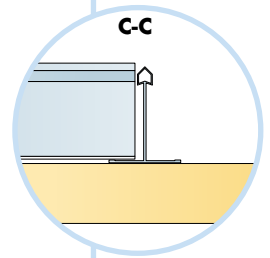

A-A

B-B

Alt 1

13

Alt 2

A-A

B-B

14

C-C