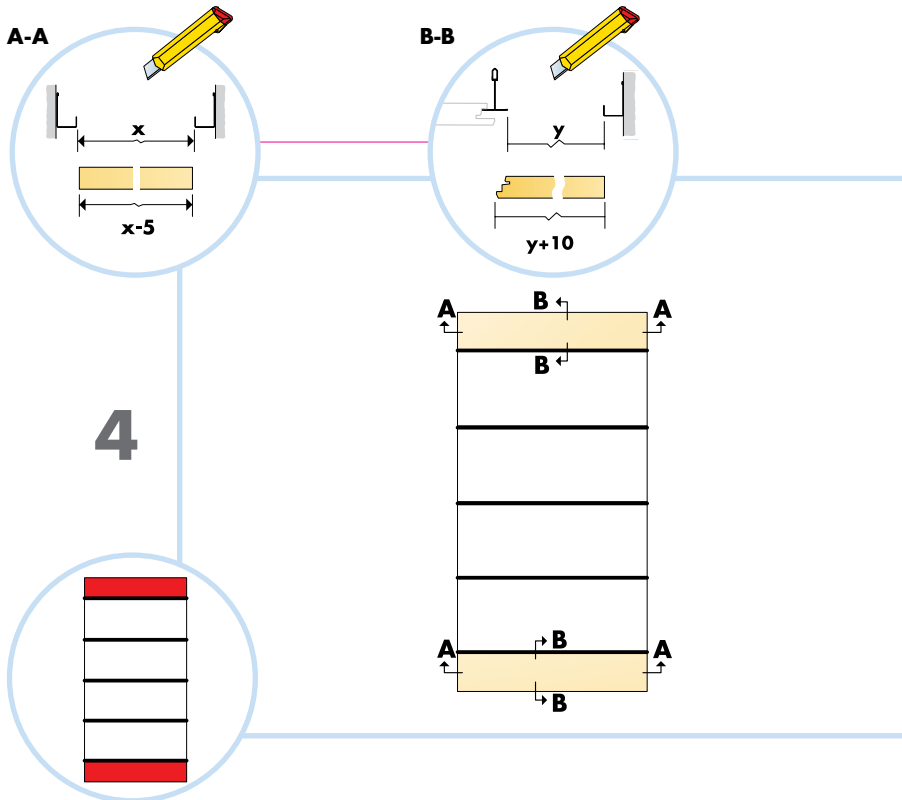

Focus Ds XL corridor

1600x600, 1800x600, 2000x600, 2400x600

M238

1. Connect Modular wall trim

3. Connect Cover trim Ds

2. Connect T24 Corridor profile

4. Connect Support clip Dg 20

→ 12

1. Connect Bridging profile

2. Connect Bridging clip 5/20

Ecophon[®]
SAINT-GOBAIN

A SOUND EFFECT ON PEOPLE

www.ecophon.com

A-A

B-B

5

10

Connect Adjustable hanger c1200

2400x600

3000-3600

Connect Cross tee
L ≤ 1800

Connect Adjustable hanger
c1200

11

Connect T24 Main runner HD