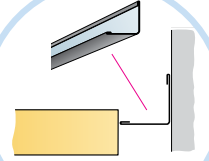

1. Connect Bridging profile

2. Connect Bridging clip 5/20

Ecophon[®]
SAINT-GOBAIN

A SOUND EFFECT ON PEOPLE

www.ecophon.com

A-A

B-B

5

C-C

D-D

6

G-G

600x600

9

H

J-J

10

Connect Adjustable hanger c1200

2400x600

3000-3600

Connect Cross tee
L ≤ 1800

Connect Adjustable hanger
c1200

11

Connect T24 Main runner HD