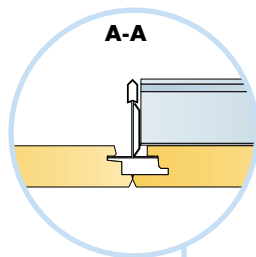

10

Connect Adjustable hanger c1200

2400x600

3000-3600

Connect Cross tee
L ≤ 1800

Connect Adjustable hanger
c1200

11

Connect T24 Main runner HD

12

1600x600 max 30 N
1800x600 max 20 N
2000x600 max 10 N
2400x600 0 N

A-A

B-B

Alt 1

13

Alt 2

A-A