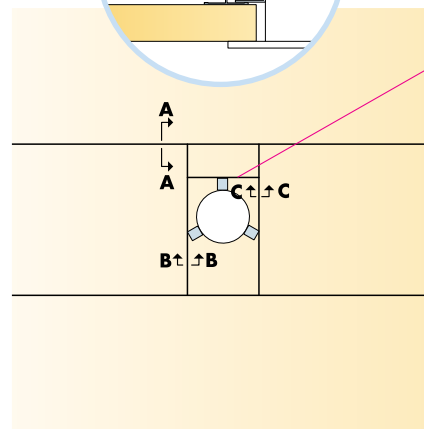

A-A

B-B

Alt 1

13

Alt 2

A-A

B-B

14

C-C