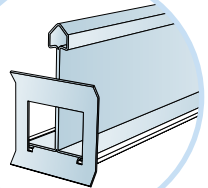

Connect Cross tee
L ≤ 1800

Connect Adjustable hanger
c1200

11

Connect T24 Main runner HD

12

1600x600 max 30 N
1800x600 max 20 N
2000x600 max 10 N
2400x600 0 N