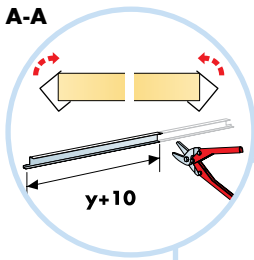

Focus Ds XL corridor

1600x600, 1800x600, 2000x600, 2400x600

M238

1. Connect Modular wall trim

3. Connect Cover trim Ds

2. Connect T24 Corridor profile

4. Connect Support clip Dg 20

→ 12

1. Connect Bridging profile

2. Connect Bridging clip 5/20

Ecophon[®]
SAINT-GOBAIN

A SOUND EFFECT ON PEOPLE

www.ecophon.com

A-A

B-B

5

10

Connect Adjustable hanger c1200

2400x600

3000-3600

Connect Cross tee
L ≤ 1800

Connect Adjustable hanger
c1200

11

Connect T24 Main runner HD