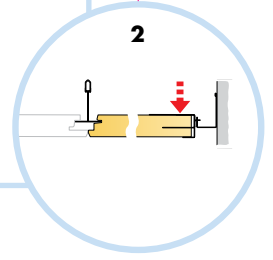

Focus Ds XL corridor

1600x600, 1800x600, 2000x600, 2400x600

M238

1. Connect Modular wall trim

3. Connect Cover trim Ds

2. Connect T24 Corridor profile

4. Connect Support clip Dg 20

→ 12

1. Connect Bridging profile

2. Connect Bridging clip 5/20

Ecophon[®]
SAINT-GOBAIN

A SOUND EFFECT ON PEOPLE

www.ecophon.com

A-A

B-B

5

10

Connect Adjustable hanger c1200

2400x600

3000-3600

Connect Cross tee
L ≤ 1800

Connect Adjustable hanger
c1200

11

Connect T24 Main runner HD