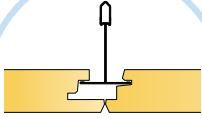

G-G

600x600

9

H

J-J

10

Connect Adjustable hanger c1200

2400x600

3000-3600