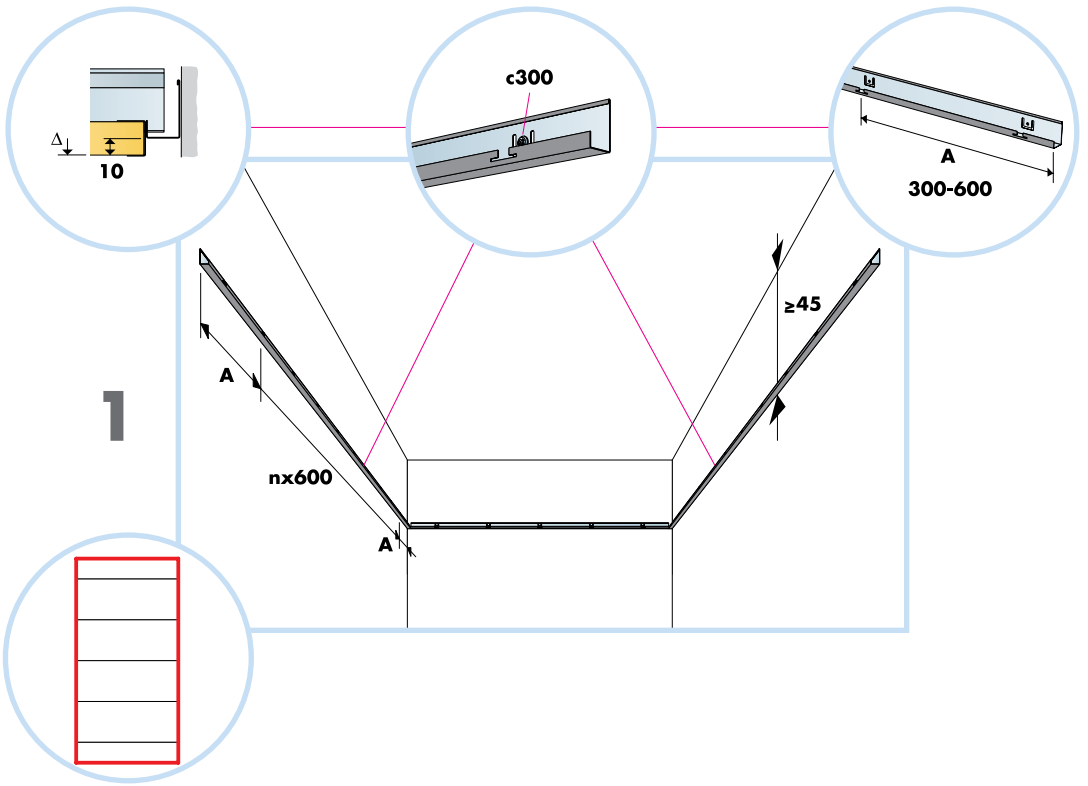

Focus Ds XL corridor

1600x600, 1800x600, 2000x600, 2400x600

M238

1. Connect Modular wall trim

3. Connect Cover trim Ds

2. Connect T24 Corridor profile

4. Connect Support clip Dg 20

→ 12

1. Connect Bridging profile

2. Connect Bridging clip 5/20

Ecophon[®]
SAINT-GOBAIN

A SOUND EFFECT ON PEOPLE

www.ecophon.com

A-A

B-B

5

10

Connect Adjustable hanger c1200

2400x600

3000-3600

Connect Cross tee
L ≤ 1800

Connect Adjustable hanger
c1200

11

Connect T24 Main runner HD