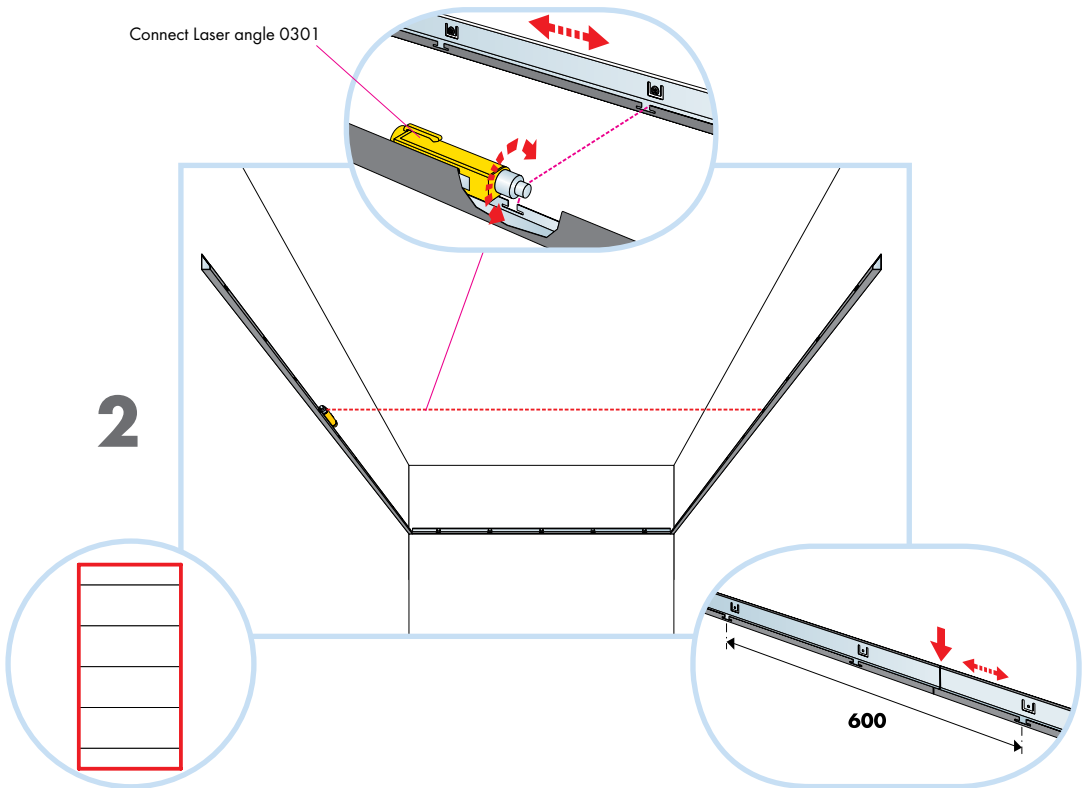

Focus Ds XL corridor

1600x600, 1800x600, 2000x600, 2400x600

M238

1. Connect Modular wall trim

3. Connect Cover trim Ds

2. Connect T24 Corridor profile

4. Connect Support clip Dg 20

→ 12

1. Connect Bridging profile

2. Connect Bridging clip 5/20

Ecophon[®]
SAINT-GOBAIN

A SOUND EFFECT ON PEOPLE

www.ecophon.com

A-A

B-B

5

10

Connect Adjustable hanger c1200

2400x600

3000-3600

Connect Cross tee
L ≤ 1800

Connect Adjustable hanger
c1200

11

Connect T24 Main runner HD