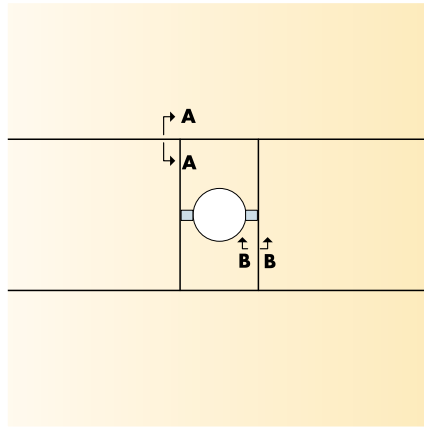

10

Connect Adjustable hanger c1200

2400x600

3000-3600

Connect Cross tee
L ≤ 1800

Connect Adjustable hanger
c1200

11

Connect T24 Main runner HD

12

1600x600 max 30 N
1800x600 max 20 N
2000x600 max 10 N
2400x600 0 N

A-A

B-B

Alt 1

13

Alt 2

A-A