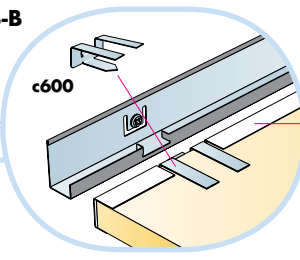

Focus Ds XL corridor

1600x600, 1800x600, 2000x600, 2400x600

M238

1. Connect Modular wall trim

3. Connect Cover trim Ds

2. Connect T24 Corridor profile

4. Connect Support clip Dg 20

→ 12

1. Connect Bridging profile

2. Connect Bridging clip 5/20

Ecophon[®]
SAINT-GOBAIN

A SOUND EFFECT ON PEOPLE

www.ecophon.com

A-A

B-B

5

10

Connect Adjustable hanger c1200

2400x600

3000-3600

Connect Cross tee
L ≤ 1800

Connect Adjustable hanger
c1200

11

Connect T24 Main runner HD