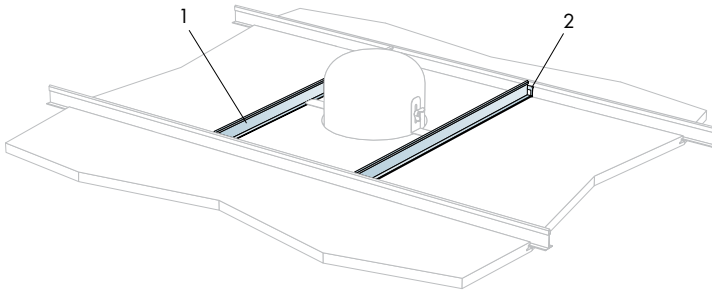

Focus Ds XL corridor

1600x600, 1800x600, 2000x600, 2400x600

M238

1. Connect Modular wall trim

3. Connect Cover trim Ds

2. Connect T24 Corridor profile

4. Connect Support clip Dg 20

→ 12

1. Connect Bridging profile

2. Connect Bridging clip 5/20

Ecophon[®]
SAINT-GOBAIN

A SOUND EFFECT ON PEOPLE

www.ecophon.com

A-A

B-B

5