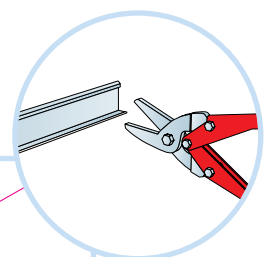

A-A

B-B

Alt 1

13

Alt 2

A-A

B-B

14

C-C