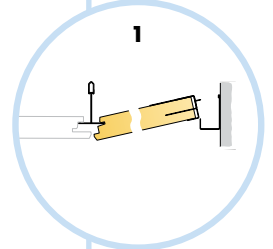

Focus Ds XL corridor

1600x600, 1800x600, 2000x600, 2400x600

M238

1. Connect Modular wall trim

3. Connect Cover trim Ds

2. Connect T24 Corridor profile

4. Connect Support clip Dg 20

→ 12

1. Connect Bridging profile

2. Connect Bridging clip 5/20

Ecophon[®]
SAINT-GOBAIN

A SOUND EFFECT ON PEOPLE

www.ecophon.com

A-A

B-B

5