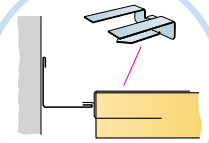

1. Connect Bridging profile

2. Connect Bridging clip 5/20

Ecophon[®]
SAINT-GOBAIN

A SOUND EFFECT ON PEOPLE

www.ecophon.com

A-A

B-B

5

10

Connect Adjustable hanger c1200

2400x600

3000-3600

Connect Cross tee
L ≤ 1800

Connect Adjustable hanger
c1200

11

Connect T24 Main runner HD