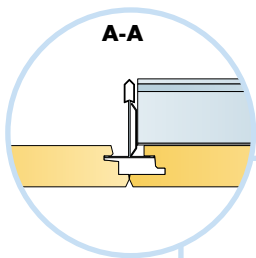

A-A

B-B

Alt 1

13

Alt 2

A-A

B-B

14

C-C