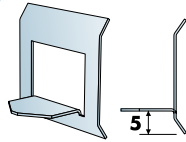

10

Connect Adjustable hanger c1200

2400x600

3000-3600

Connect Cross tee
L ≤ 1800

Connect Adjustable hanger
c1200

11

Connect T24 Main runner HD

12

1600x600 max 30 N
1800x600 max 20 N
2000x600 max 10 N
2400x600 0 N

A-A

B-B

Alt 1

13

Alt 2

A-A