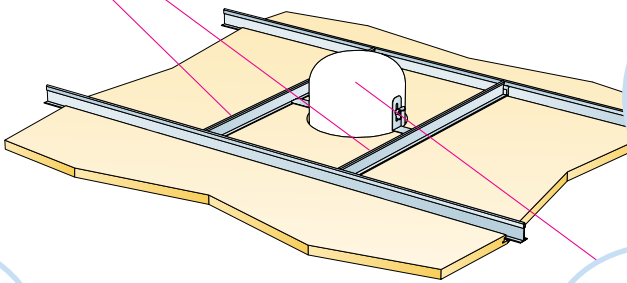

10

Connect Adjustable hanger c1200

2400x600

3000-3600

Connect Cross tee
L ≤ 1800

Connect Adjustable hanger
c1200

11

Connect T24 Main runner HD

12

1600x600 max 30 N
1800x600 max 20 N
2000x600 max 10 N
2400x600 0 N

A-A

B-B

Alt 1

13

Alt 2

A-A