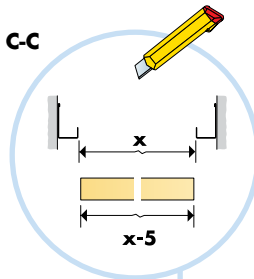

Focus Ds XL corridor

1600x600, 1800x600, 2000x600, 2400x600

M238

1. Connect Modular wall trim

3. Connect Cover trim Ds

2. Connect T24 Corridor profile

4. Connect Support clip Dg 20

→ 12

1. Connect Bridging profile

2. Connect Bridging clip 5/20

Ecophon[®]
SAINT-GOBAIN

A SOUND EFFECT ON PEOPLE

www.ecophon.com

A-A

B-B

5

C-C

D-D

6

G-G

600x600

9

H

J-J