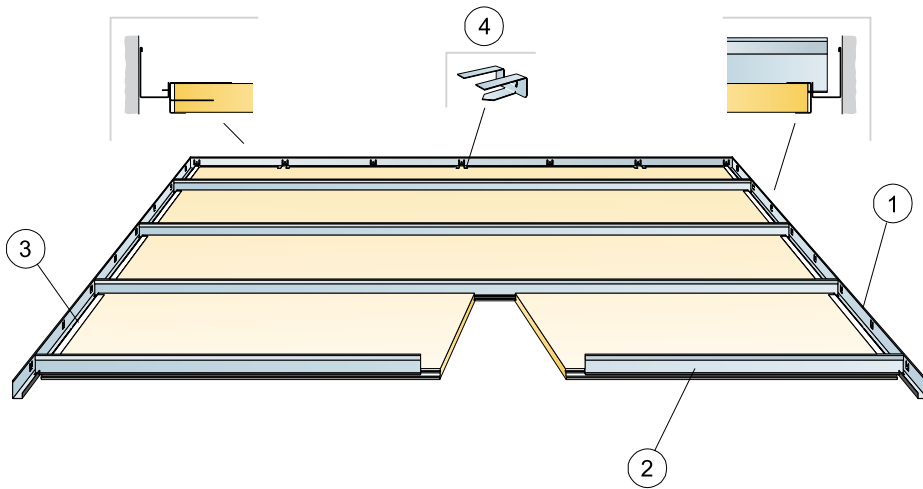

Focus Ds XL corridor

1600x600, 1800x600, 2000x600, 2400x600

M238

1. Connect Modular wall trim

3. Connect Cover trim Ds

2. Connect T24 Corridor profile

4. Connect Support clip Dg 20

→ 12

1. Connect Bridging profile

2. Connect Bridging clip 5/20

Ecophon[®]
SAINT-GOBAIN

A SOUND EFFECT ON PEOPLE

www.ecophon.com

A-A

B-B

5

10

Connect Adjustable hanger c1200

2400x600

3000-3600

Connect Cross tee
L ≤ 1800

Connect Adjustable hanger
c1200

11

Connect T24 Main runner HD