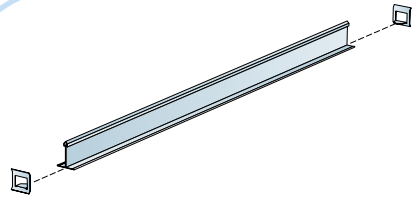

10

Connect Adjustable hanger c1200

2400x600

3000-3600

Connect Cross tee
L ≤ 1800

Connect Adjustable hanger
c1200

11

Connect T24 Main runner HD