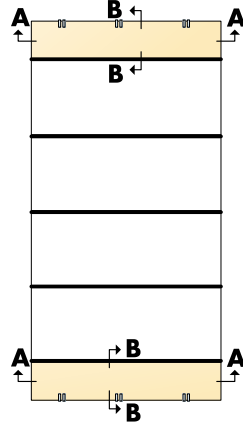

Focus Ds XL corridor

1600x600, 1800x600, 2000x600, 2400x600

M238

1. Connect Modular wall trim

3. Connect Cover trim Ds

2. Connect T24 Corridor profile

4. Connect Support clip Dg 20

→ 12

1. Connect Bridging profile

2. Connect Bridging clip 5/20

Ecophon[®]
SAINT-GOBAIN

A SOUND EFFECT ON PEOPLE

www.ecophon.com

A-A

B-B

5

C-C

D-D

6

G-G

600x600

9

H

J-J

12

1600x600 max 30 N
1800x600 max 20 N
2000x600 max 10 N
2400x600 0 N

A-A

B-B

Alt 1

13

Alt 2

A-A