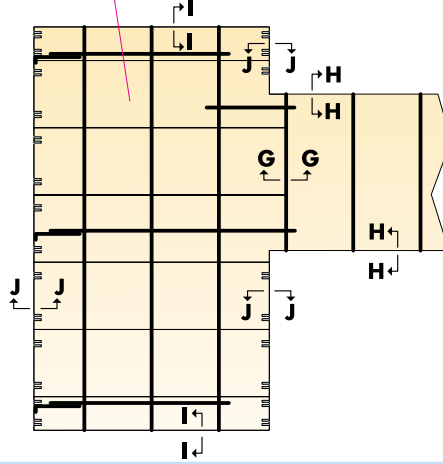

C-C

D-D

6

G-G

600x600

9

H

J-J

10

Connect Adjustable hanger c1200

2400x600

3000-3600

Connect Cross tee
L ≤ 1800

Connect Adjustable hanger
c1200

11

Connect T24 Main runner HD

12

1600x600 max 30 N
1800x600 max 20 N
2000x600 max 10 N
2400x600 0 N

A-A

B-B

Alt 1

13

Alt 2

A-A